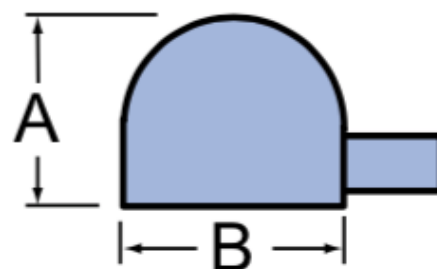

Certificates & Warranty

- ETL Listed
- Suitable for Wet Locations
- 5-Year Warranty

Dimensions

	SIZE = 10	SIZE = 20
A	9"	20"
B	18"	26"
EPA	1.2	2.0
MAX WATTS	120W	240W